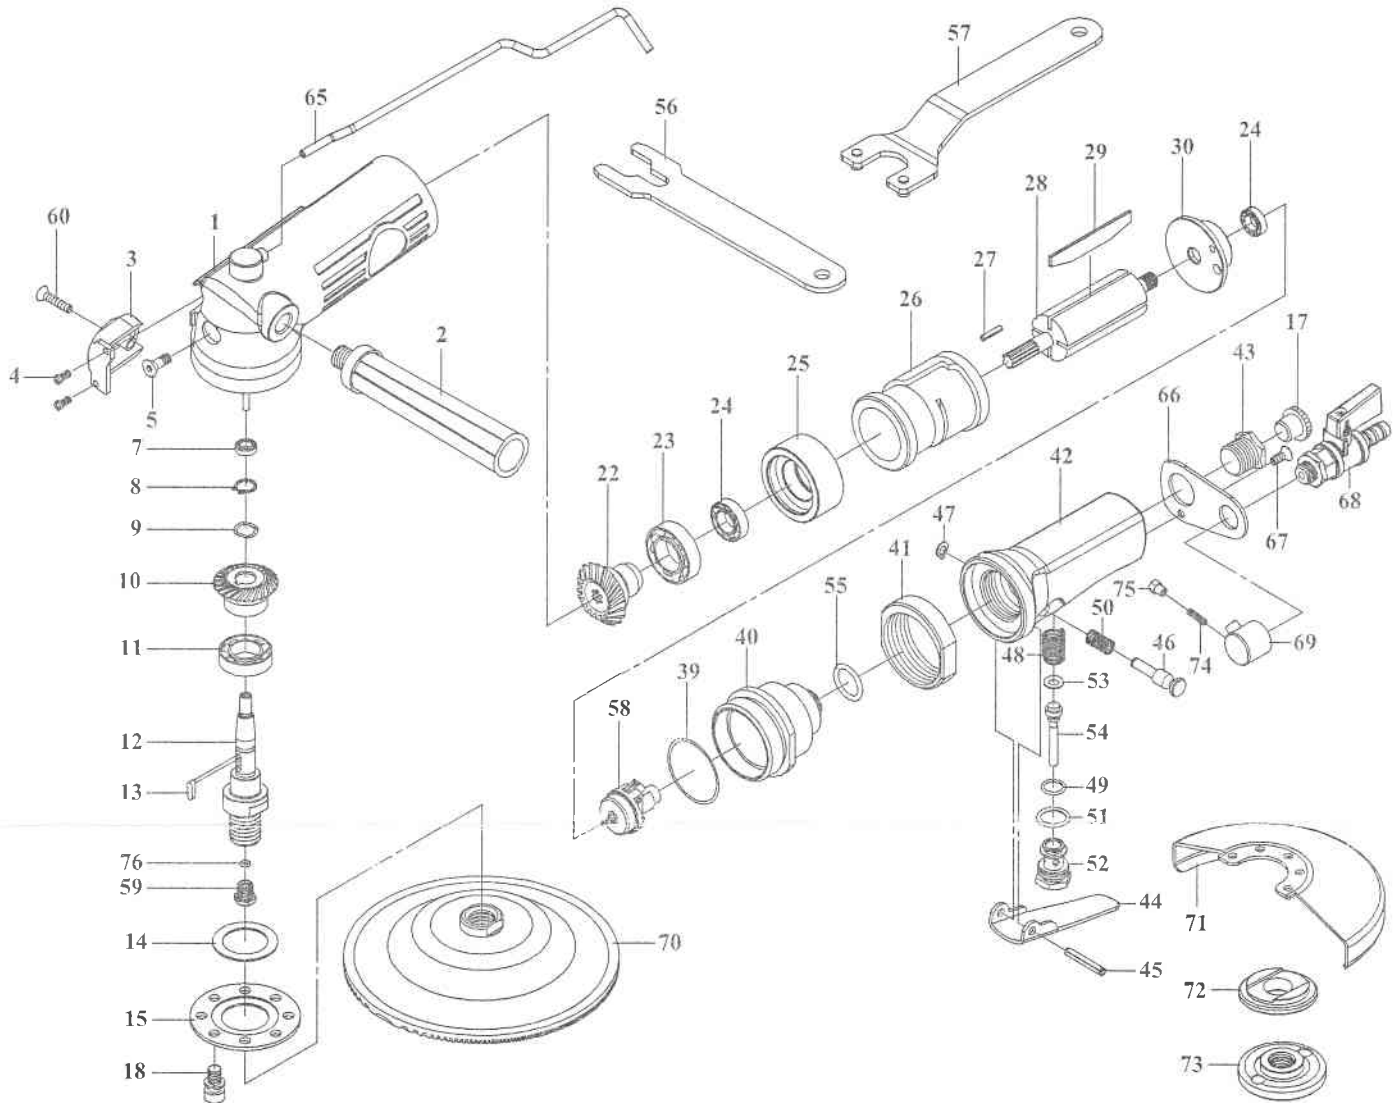

GISON Pneumatic Tools

GPW-215 Wet Air Grinder (11000rpm)

PART LIST

☆ : Consuming Parts

Item No.	Part No.	Description	Qty	Item No.	Part No.	Description	Qty	Item No.	Part No.	Description	Qty
1	215001A	Body Assy.	1	27	SP025	Spring Pin	1	58	832h01	Governor Ass.	1
2	832006	Grip	1	☆ 28	832024	Rotor	1	59	829055W	Water Exit	1
3	832064	Exhaust Cover	1	☆ 29	829019	Rotor Blade	4	60	MC005	Screw	1
4	TP3X10	Screw	2	30	829018	Rear Plate	1	65	911044W	Water Inlet Tube	1
5	MT001	Screw	1	39	OR032	O-Ring	1	66	911043W	Fixed Plate	1
☆ 7	B626LLU	Ball Bearing	1	40	911040	Governor Case	1	67	MC002	Screw	1
8	C10	Retaining Ring	1	41	911041	Coupling Nut	1	68	829058CW	Water Valve	1
9	VVW10	Wave Washer	1	42	911042W	Valve Housing	1	69	911045W	Brass Cover	1
☆ 10	832010	Bevel Gear	1	43	832057	Hose Adapter	1		933059	Pad 5"	
11	B6202LLU	Ball Bearing	1	44	831053	Lever	1	70	7W037	Pad 3"	1
	911011W	Gear Shaft (5/8")		45	SP028	Spring Pin	1		7W037-1	Pad 4"	
12	911011WA	Gear Shaft (M14)	1	46	831056	Safe Lever	1	71	911016	Disc Cover	1
	911011WB	Gear Shaft (M16)		47	C5	Retaining Ring	1		911019a	Disc Receiver (5/8-11)	
13	KC004	Key	1	48	S022	Spring	1		911019WA	Disc Receiver (M14)	1
14	911015W	Preventing Ring	1	49	OR002	O-Ring	1				
15	911014W	Retainer	1	☆ 50	S028	Valve Spring	1				
17	829046	Plastic Cover	1	51	OR031	O-Ring	1	73	911021	Disc Nut (M14)	1
18	CAP005	Cap Screw	5	52	911052	Bushing	1		911021a	Disc Nut (5/8-11)	1
☆ 22	832015	Pinion Gear	1	53	OR034	O-Ring	1	74	MS019	Screw	1
☆ 23	B6201LLU	Ball Bearing	1	☆ 54	831061	Valve Stem	1	75	911051W	Nut	1
☆ 24	B608LLU	Ball Bearing	2	55	OR030	O-Ring	1	76	OR052	O-Ring	1
25	829023	Front Plate	1	56	911056a	Stop Spanner	1				
26	829022GH	Cylinder	1	57	829047	Disc Spanner	1				

※ If you need to order parts, please mark both **Parts No.** and **Description** 2010/12/24

<http://www.gison.com>